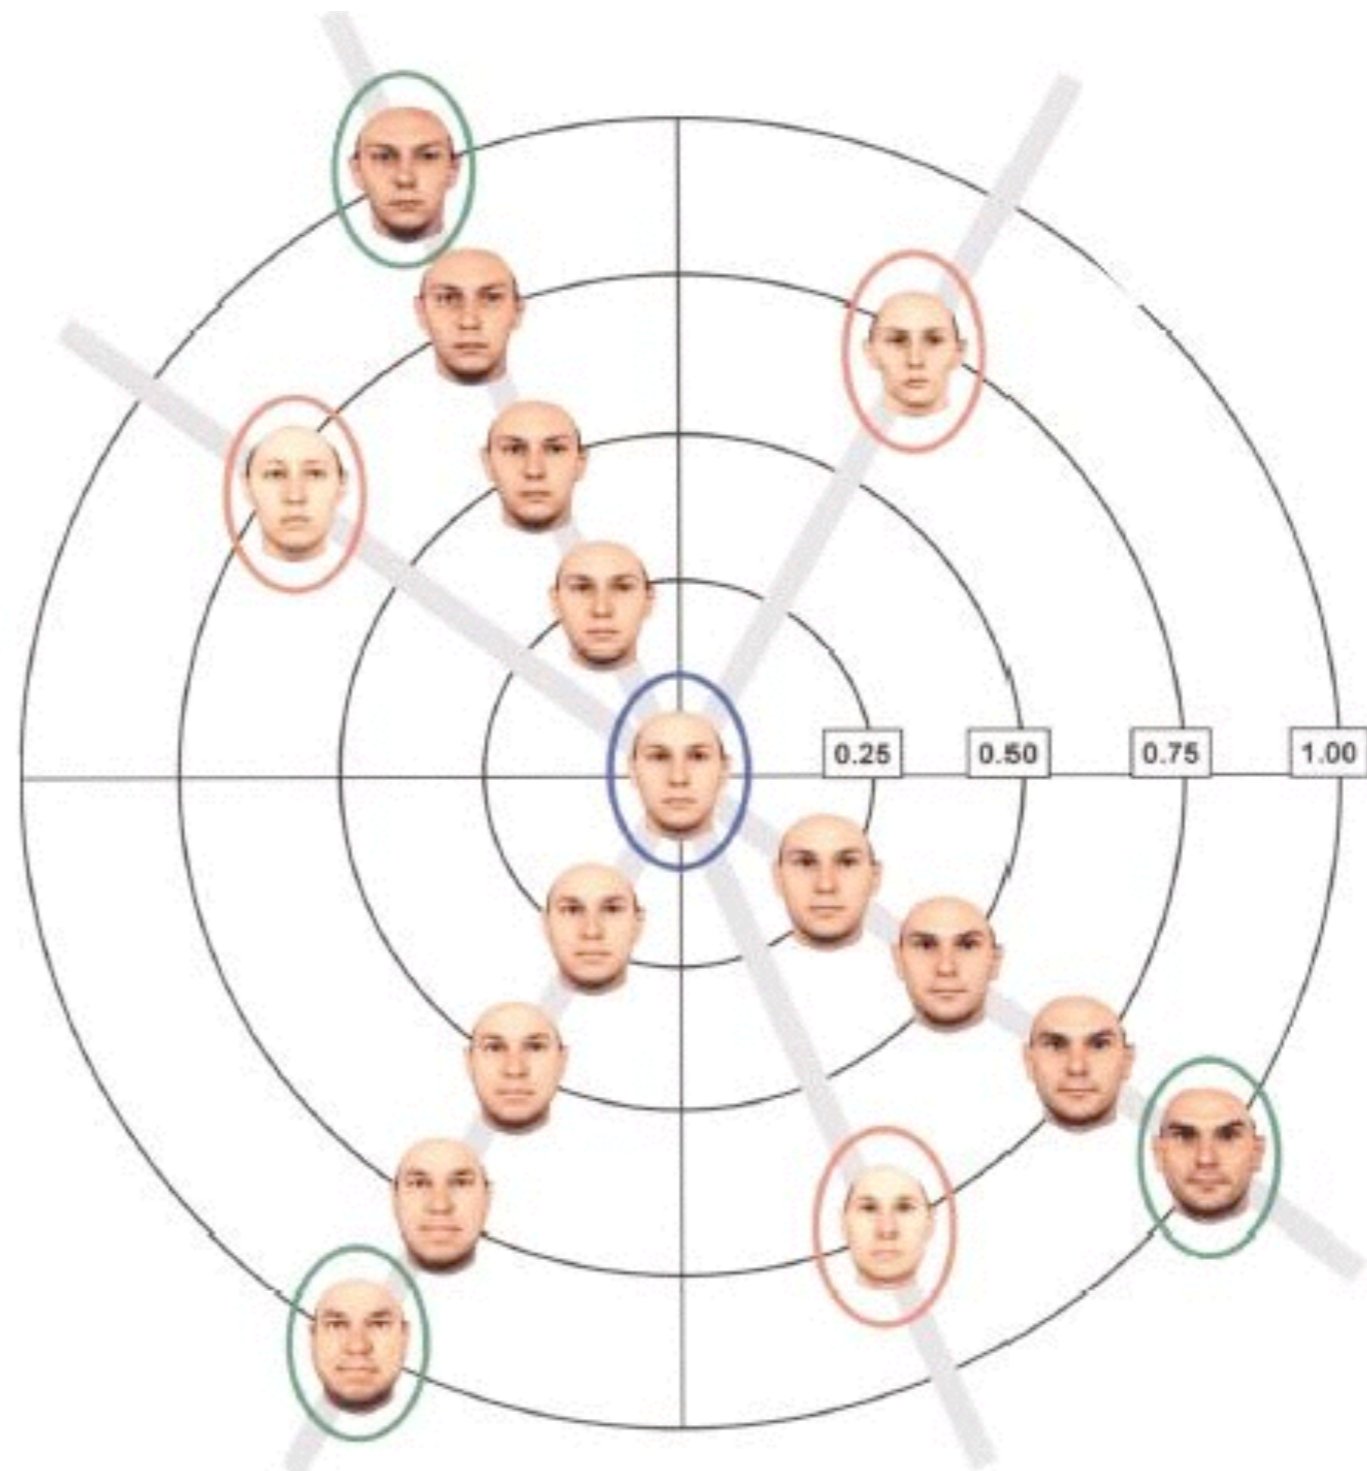

Adaptation

Color space

+

+

Big Spanish castle illusion

http://www.johnsadowski.com/big_spanish_castle.html

Big Spanish castle illusion

http://www.johnsadowski.com/big_spanish_castle.html

Face adaptation

a "The usual suspects"

b

Leopold et al. (2001)

Flashed Face Distortion Effect

Tangen, Murphy & Thompson (*Perception*, 40, 2011)

see also <https://vimeo.com/27138942>