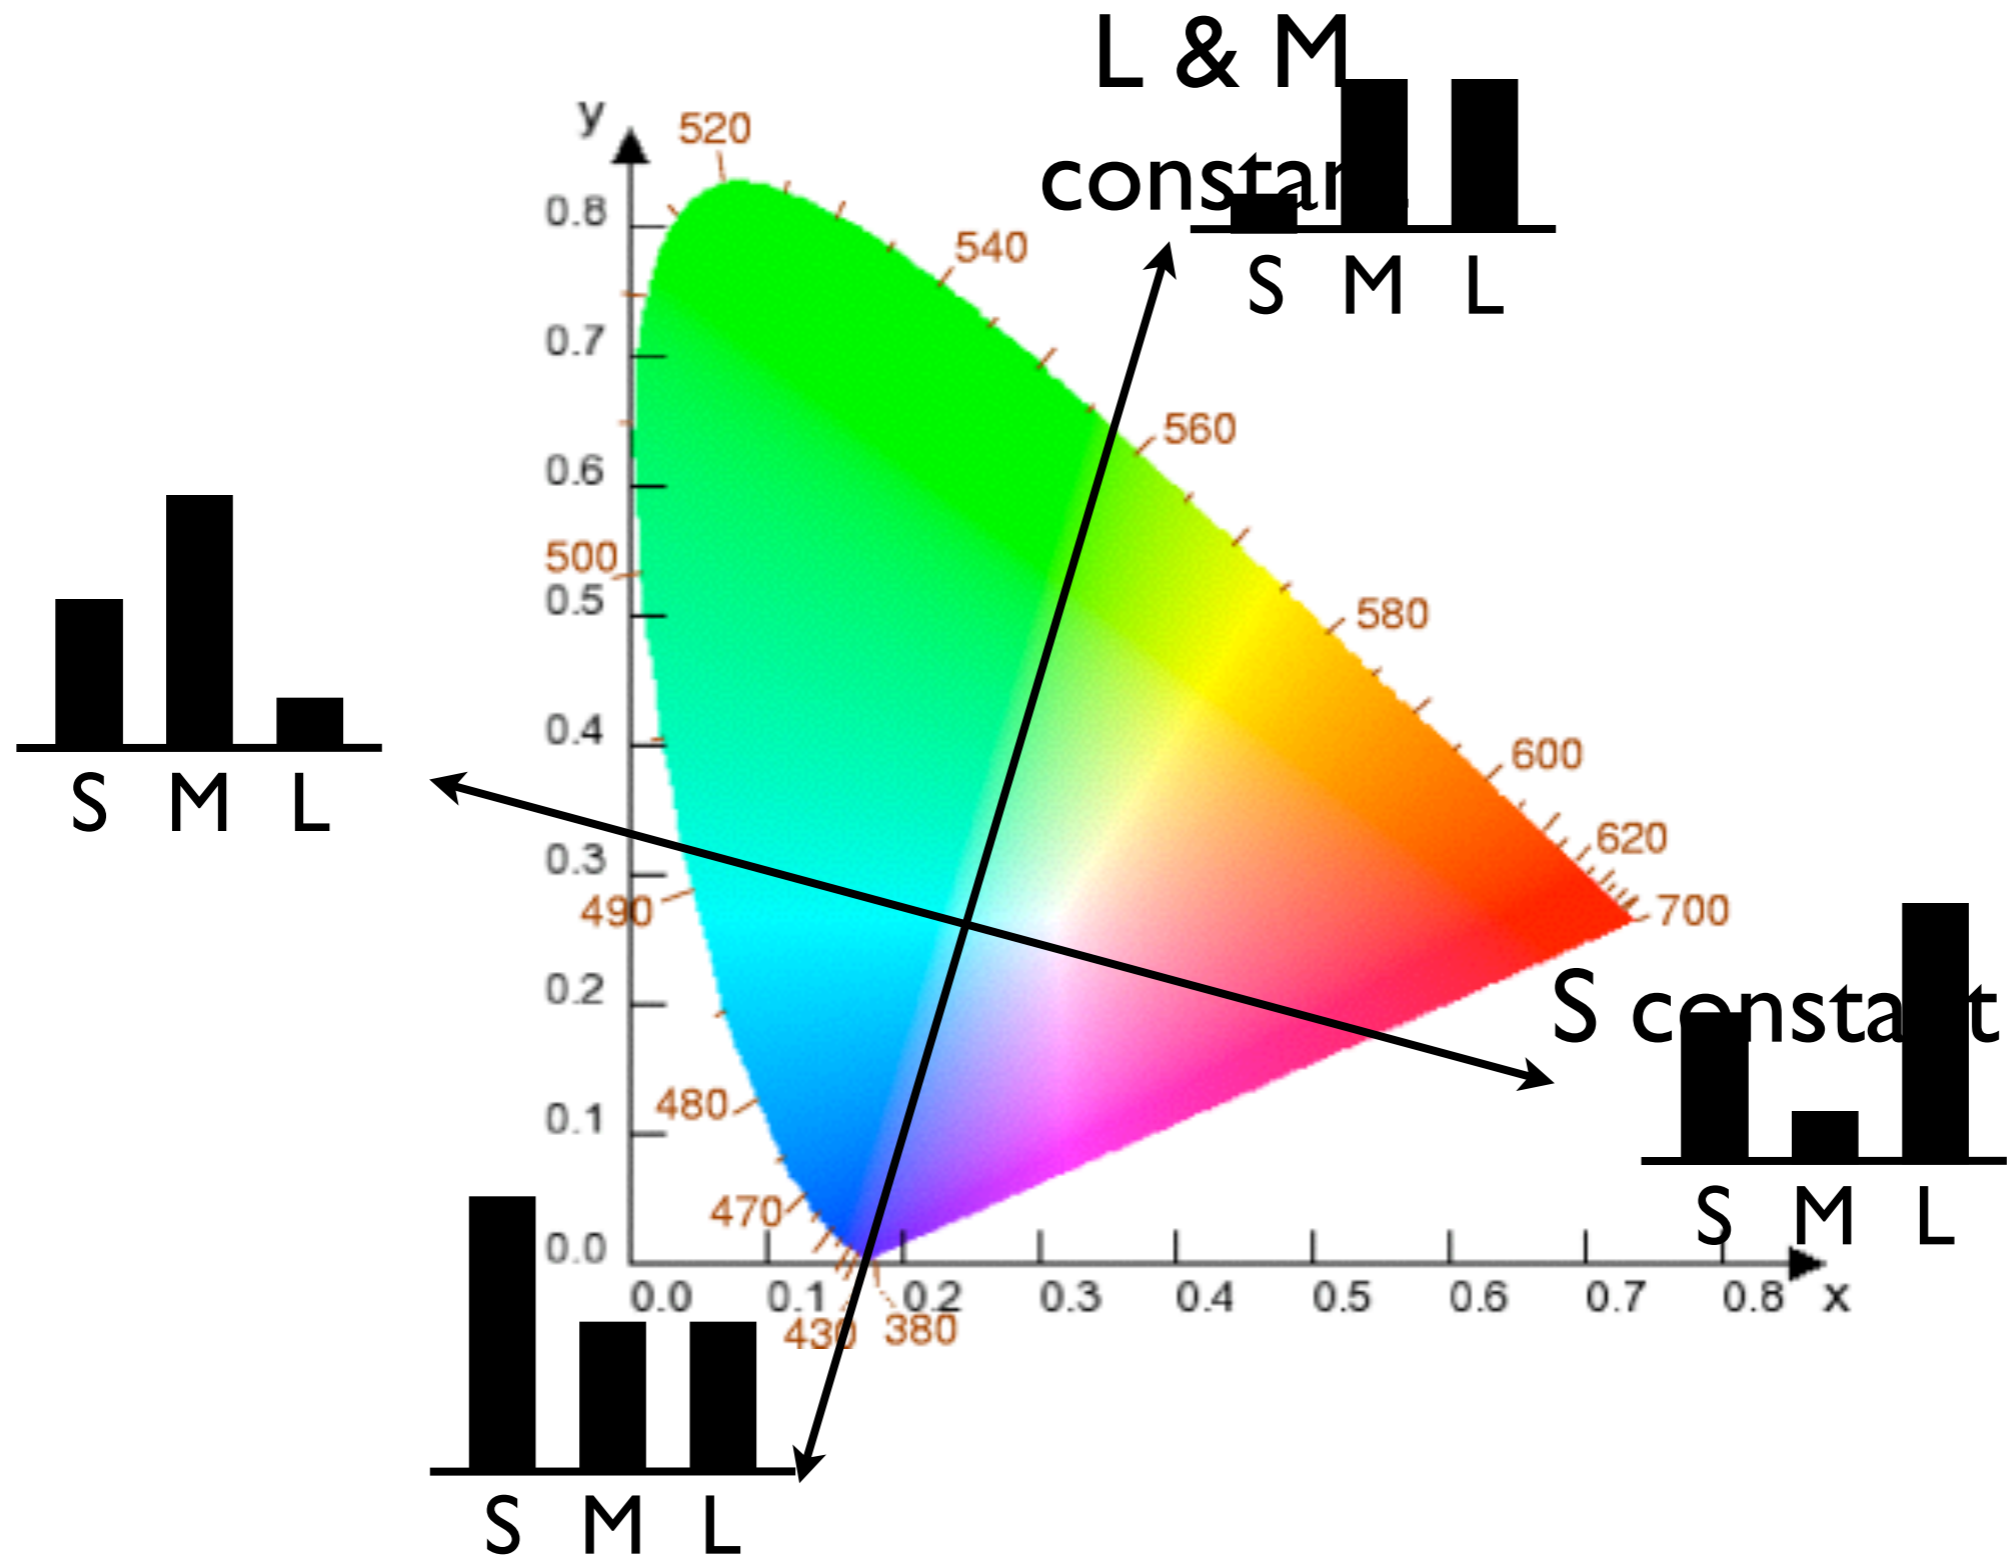

Adaptation

Color space

+

+

Big Spanish castle illusion

http://www.johnsadowski.com/big_spanish_castle.html

Big Spanish castle illusion

http://www.johnsadowski.com/big_spanish_castle.html

Face adaptation

a "The usual suspects"

b

Leopold et al. (2001)

Flashed Face Distortion Effect

Tangen, Murphy & Thompson (*Perception*, 40, 2011)

see also <https://vimeo.com/27138942>