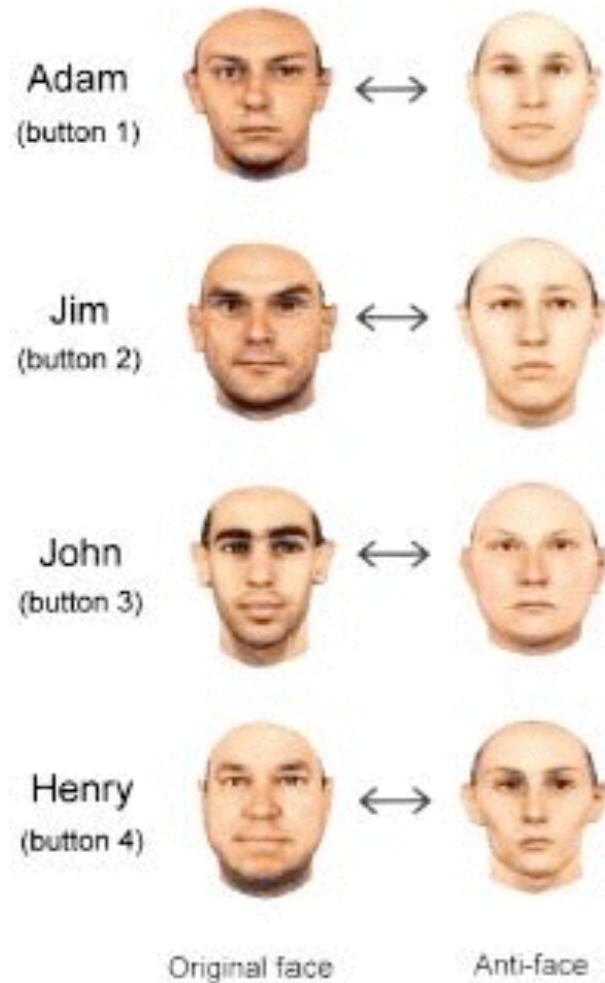

Adaptation

Color space

+

+

Big Spanish castle illusion

http://www.johnsadowski.com/big_spanish_castle.html

Big Spanish castle illusion

http://www.johnsadowski.com/big_spanish_castle.html

Face adaptation

a "The usual suspects"

b

Leopold et al. (2001)

Flashed Face Distortion Effect

Tangen, Murphy & Thompson (*Perception*, 40, 2011)

see also <https://vimeo.com/27138942>